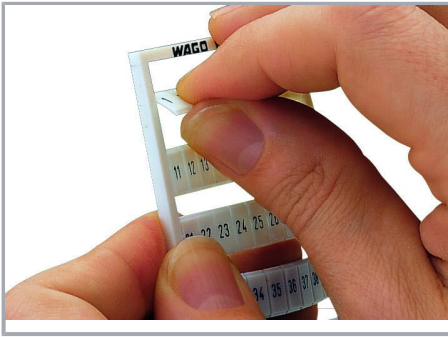

Separating a strip from the WMB or WMB marker card.